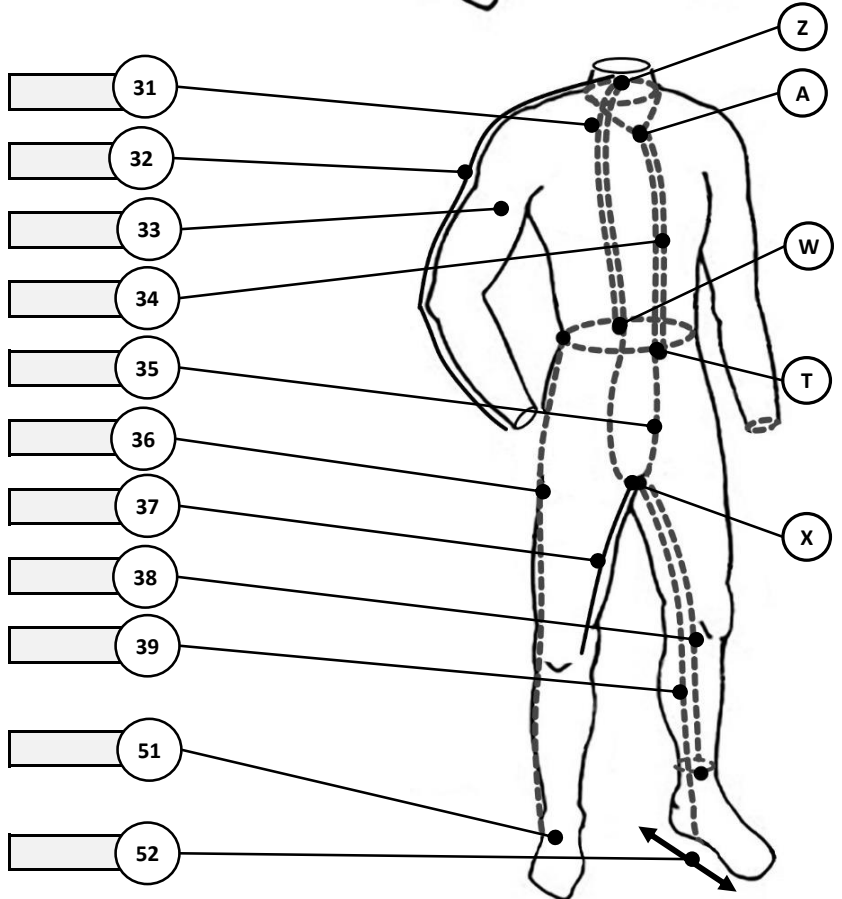

WIDTH

MTM-2019-Transfer

[Empty box for transfer code]

- Total length
- Neck (round)
- Shoulder(point) to shoulder(point)
- Chest (Round)
- Biceps (round)
- Waist (relaxed muscles)
- Lower Arm (6cm from elbow)
- Wrist (round) (fit seals to check "feel")
- Hips (Widest part "over" But)
- Upper leg (Widest @ 7 cm from Crutch)
- Upper leg 2 @ 7 cm above knee
- Knee
- Lower leg / Calf muscle
- widest part (7cm from knee)
- Boot joint / round
- (23cm from foot bottom)
- Ankle / Round

LENGTH

- Back length - neck (z) to waist (w)
- Neck to wrist - center neck (Z) to wrist
- Arm length / Inside seam
- Front Length - neck (A) to waist (T)
- Body Loop (A) to (Z)
- Outside leg seam / Waist to foot
- Inside leg / Crotch (X) to Knee joint
- Inside leg / Crotch (X) to ankle joint
- Inside leg / Crotch (X) to foot bottom
- Fit test boot if possible
or choose 1 size larger
than your normal shoe size
- Foot length (Heel to toe) in cm

MTM-2019-Transfer(Lady)

Total length	0
Neck (round)	0 02
Shoulder(point) to shoulder(point)	0 03
Chest (Round) - Lady - above breast	0 41
Chest (Round) - Lady - Center	0 42
Chest (Round) - Lady - Under breast	0 43
Biceps (round)-Widest part	0 05
Waist (relaxed muscles)	0 06
Lower Arm (6cm from elbow)	0 07
Wrist (round) (fit seals to check "feel")	0 08
Hips (Widest part "over" But)	0 09
Upper leg (Widest @ 7 cm from Crutch)	0 10
Upper leg 2 @ 7 cm above knee	0 11
Knee	0 12
Lower leg / Calf muscle - widest part (7cm from knee)	0 13
Boot joint / round - (23cm from foot bottom)	0 14
Ankle / Round	0 15

client

WIDTH