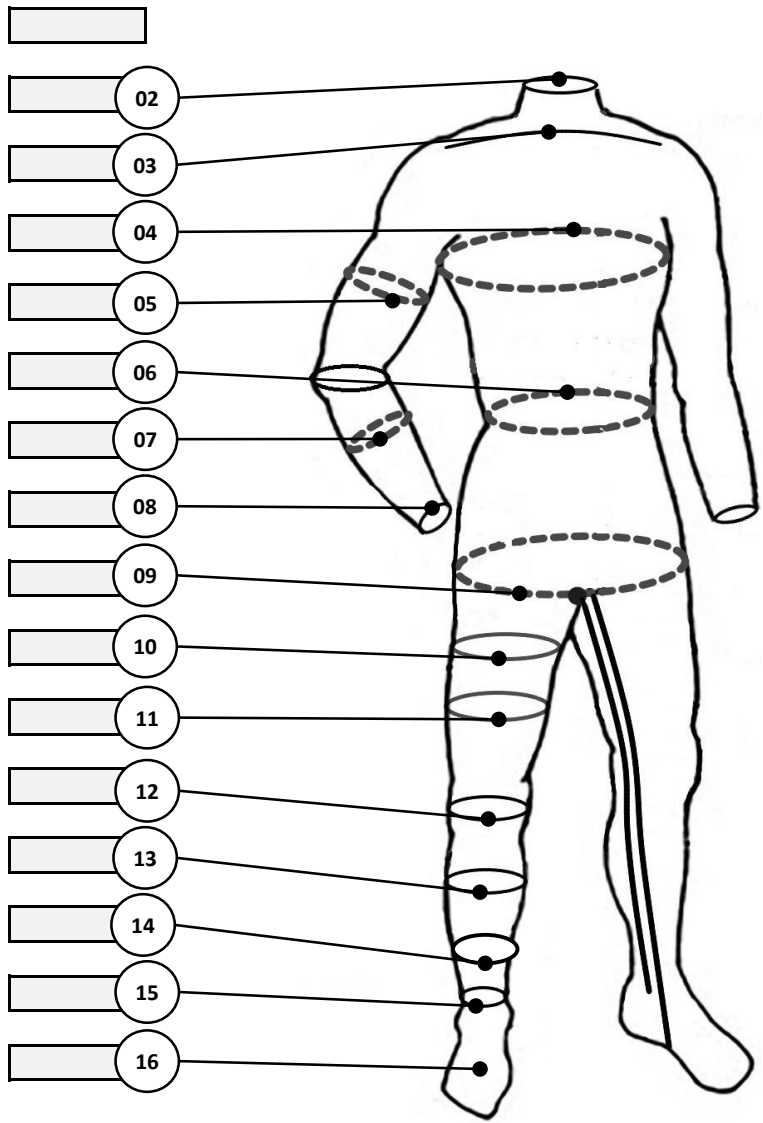

WIDTH

MTM-2019-Transfer

[Empty box for transfer code]

- Total length
- Neck (round)
- Shoulder(point) to shoulder(point)
- Chest (Round)
- Biceps (round)
- Waist (relaxed muscles)
- Lower Arm (6cm from elbow)
- Wrist (round) (fit seals to check "feel")
- Hips (Widest part "over" But)
- Upper leg (Widest @ 7 cm from Crutch)
- Upper leg 2 @ 7 cm above knee
- Knee
- Lower leg / Calf muscle
- widest part (7cm from knee)
- Boot joint / round
- (23cm from foot bottom)
- Ankle / Round

LENGTH

- Back length - neck (z) to waist (w)
- Neck to wrist - center neck (Z) to wrist
- Arm length / Inside seam
- Front Length - neck (A) to waist (T)
- Body Loop (A) to (Z)
- Outside leg seam / Waist to foot
- Inside leg / Crotch (X) to Knee joint
- Inside leg / Crotch (X) to ankle joint
- Inside leg / Crotch (X) to foot bottom
- Fit test boot if possible
or choose 1 size larger
than your normal shoe size
- Foot length (Heel to toe) in cm

LENGTH

Back length - neck (z) to waist (w)	0 31
Neck to wrist - center neck (Z) to wrist	0 32
Arm length / Inside seam	0 33
Front - neck (A) to Chest center (#42)	0 44
Front Length - neck (A) to waist (T)	0 34
Body Loop (A) to (Z)	0 35
Outside leg seam / Waist to foot	0 36
Inside leg / Crotch (X) to Knee joint	0 37
Inside leg / Crotch (X) to ankle joint	0 38
Inside leg / Crotch (X) to foot bottom	0 39
Fit test boot if possible or choose 1 size larger than your normal shoe size	0 51
Foot length (Heel to toe) in cm	0 52